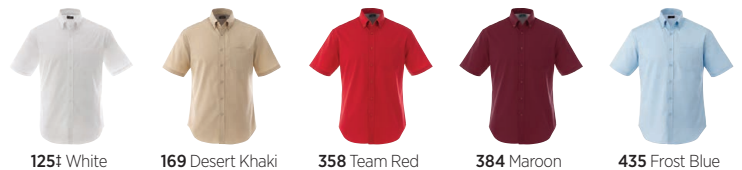

STIRLING

SHORT SLEEVE SHIRT

TM17745 Men's (S - 5XL)

TM97745 Women's (XS - 3XL)

TM17745T Tall (L - 5XL†)

ESSENTIAL

STIRLING INSPIRE LOOK 1

EMBROIDERY @ LEFT CHEST
EMBROIDERY @ BACK YOKE

STIRLING INSPIRE LOOK 2

EMBROIDERY @ LEFT CHEST
TRUE EDGE @ CENTER POCKET

STIRLING INSPIRE LOOK 3

EMBROIDERY @ LEFT CHEST
EMBROIDERY @ RIGHT CHEST
TRANSFER @ RIGHT SLEEVE

STIRLING INSPIRE LOOK 4: IMAGINEER SPECIAL*

TRUE EDGE @ SPLIT FULL FRONT
TRUE EDGE DOWN BACK SPINE

RECOMMENDED DECORATION

HXD, Embroidery, Transfer

*Additional charges may apply. Art may need to be qualified before placing order.