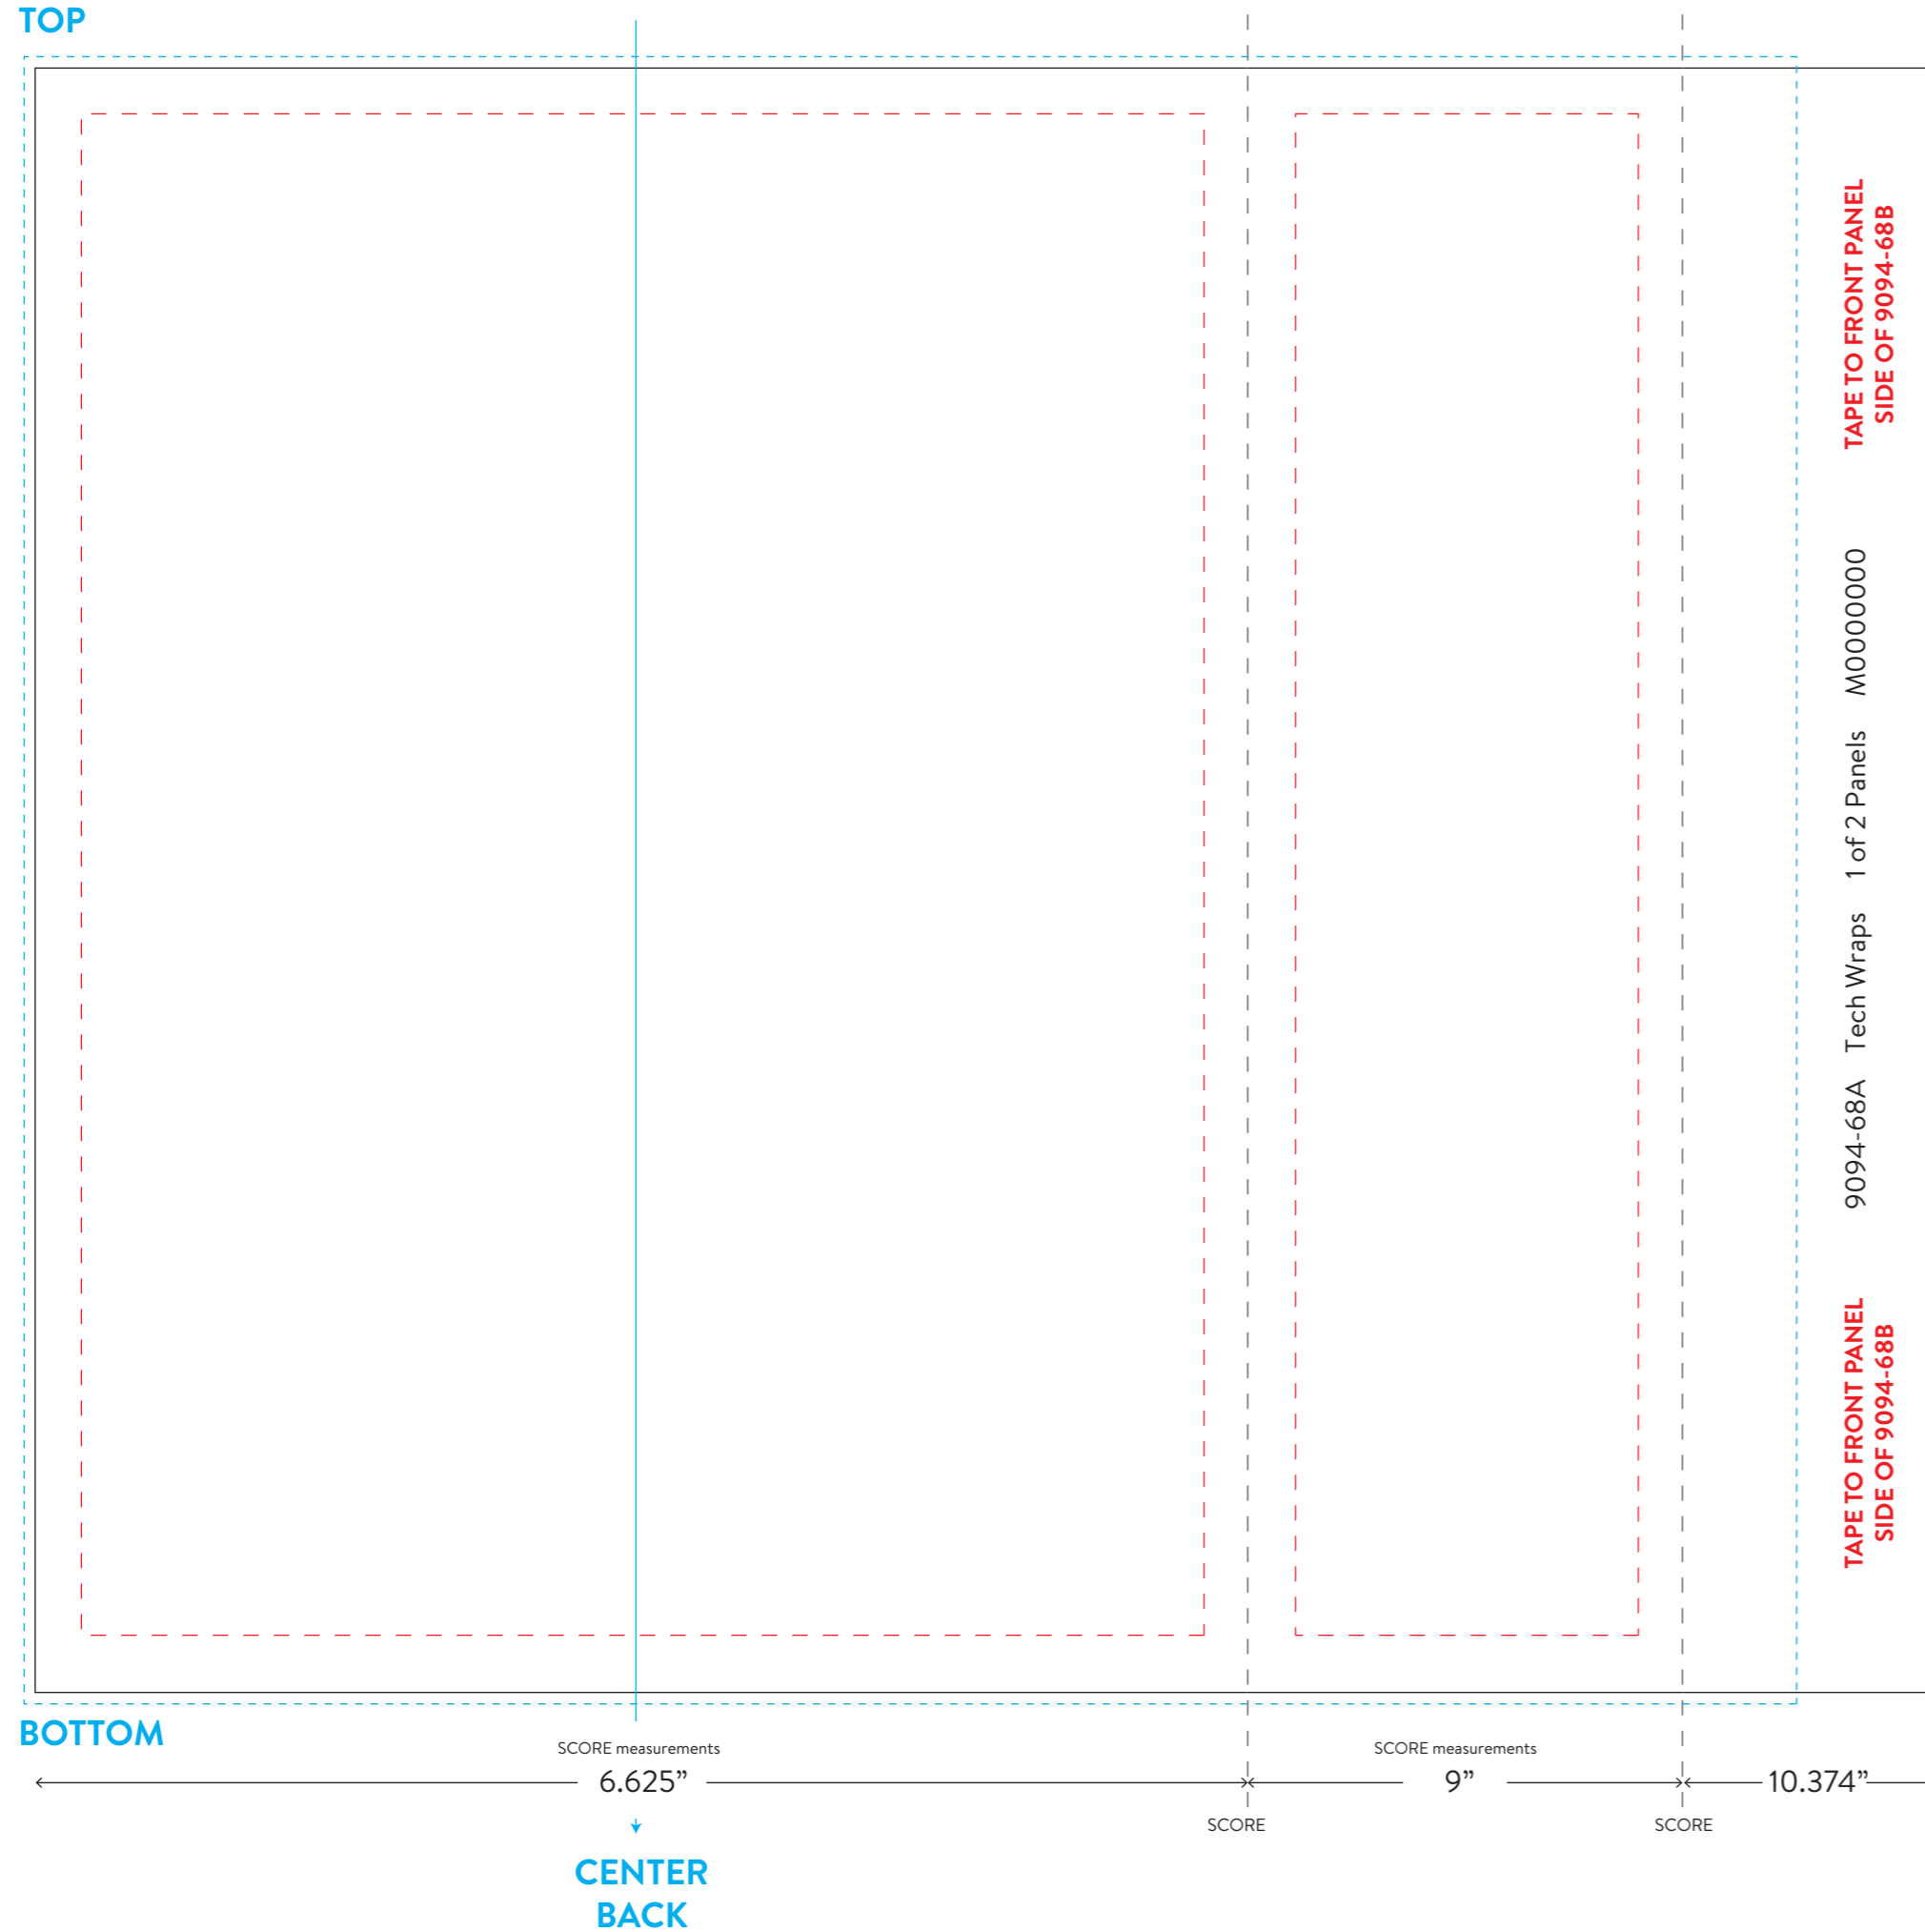

----- Bleed Area = 9" H x 9.6838" W
——— Live Area = 8.875" H x 10.374" W
- - - - NO TEXT MAY EXTEND OUTSIDE EACH BOX

9094-68A - Wrap Product Template Size - 1 of 2 Panels
10.374" x 8.875"
Item 7140-60, 7141-92

----- Bleed Area = 9" H x 9.8088" W
——— Live Area = 8.875" H x 10.5" W
- - - - NO TEXT MAY EXTEND OUTSIDE EACH BOX

9094-68B - Wrap Product Template Size - 2 of 2 Panels
10.5" x 8.875"
Item 7140-60, 7141-92